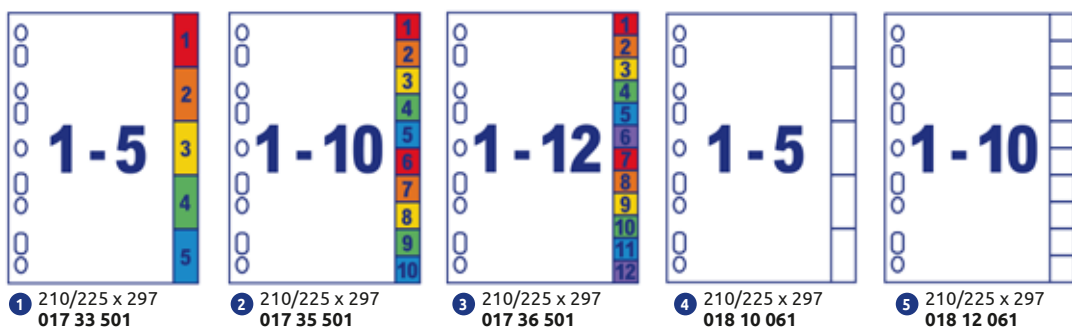

Art No	Format mm (B x H)	Description	Colour	Content	Printer I L K CL
<b>colour coded index tabs with numbers</b>					
1	017 33 501	For A4 / 210/225 x 297 mm Division: 1-5, printed on both sides	5-coloured tabs	1 Set	• • •
2	017 35 501	For A4 / 210/225 x 297 mm Division: 1-10, printed on both sides	5-coloured tabs	1 Set	• • •
3	017 36 501	For A4 / 210/225 x 297 mm Division: 1-12, printed on both sides	6-coloured tabs	1 Set	• • •

\* Card with laminated tabs and reinforced punched holes

Art No	Format mm (B x H)	Description	Colour	Content	Printer I L K CL
4	018 10 061	For A4 / 210/225 x 297 mm 5-part, blank	white	1 Set	• • •
5	018 12 061	For A4 / 210/225 x 297 mm 10-part, blank	white	1 Set	• • •

1 210/225 x 297  
017 33 501

2 210/225 x 297  
017 35 501

3 210/225 x 297  
017 36 501

4 210/225 x 297  
018 10 061

5 210/225 x 297  
018 12 061

Label top material made from responsibly managed forests